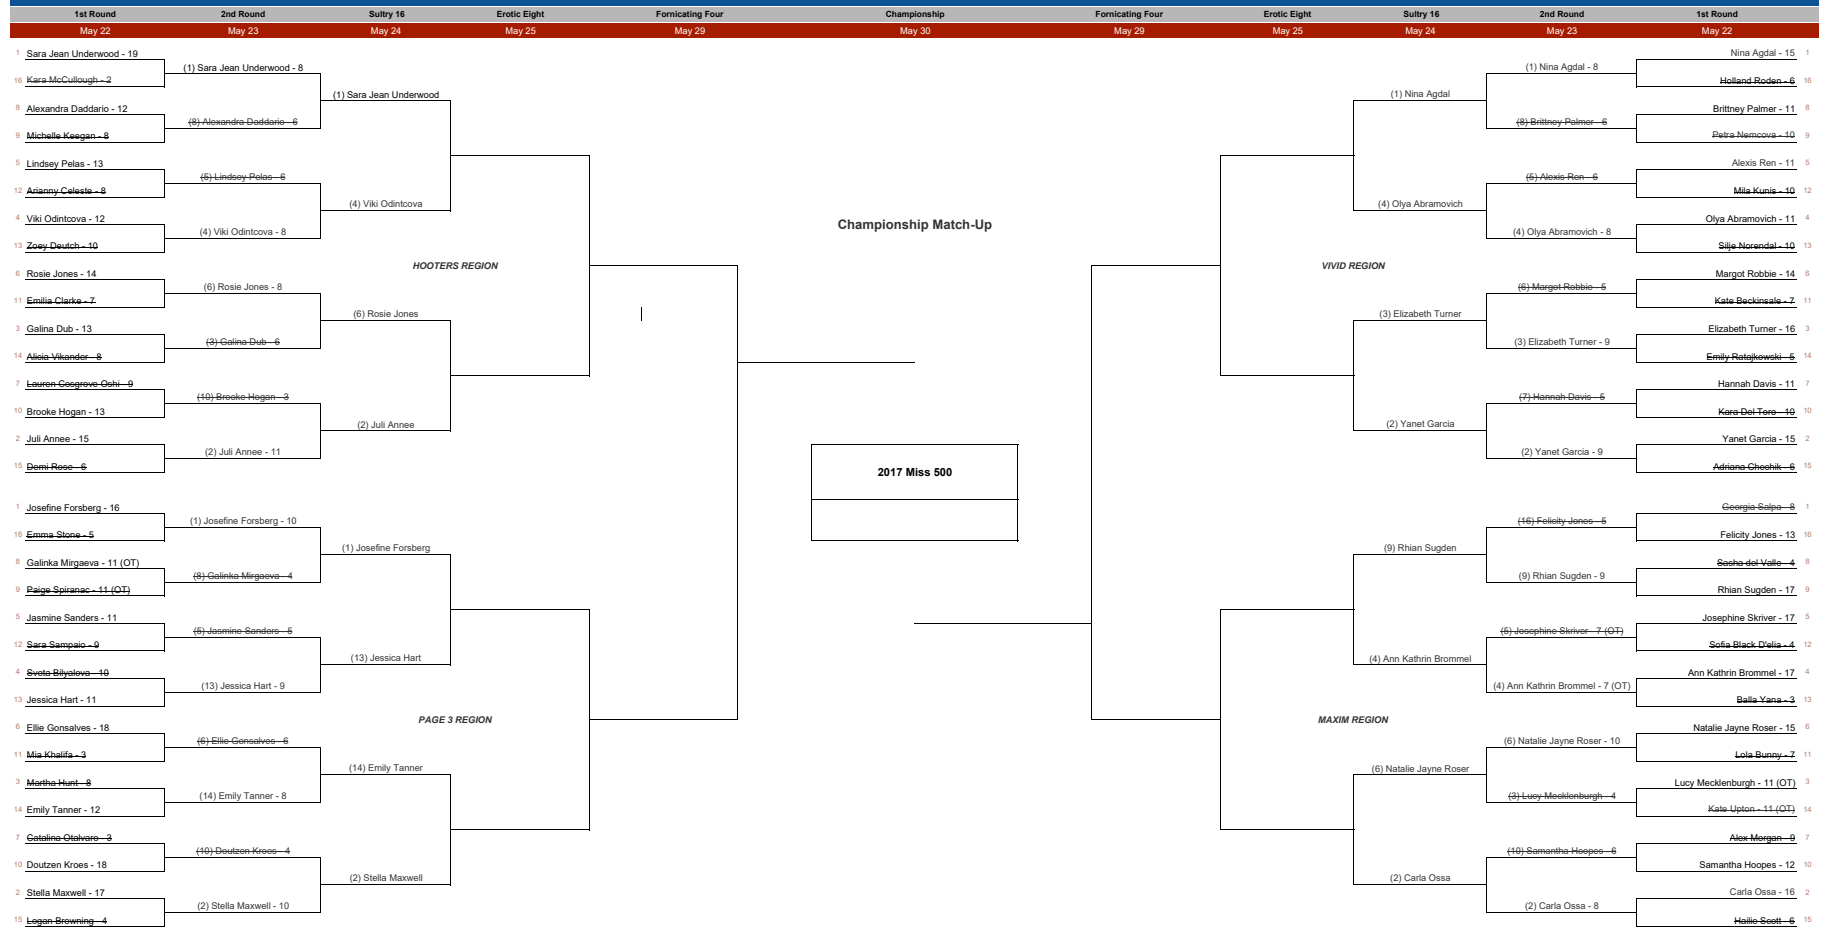

2017 Miss 500 Tournament

Championship Match-Up

HOOTERS REGION

PAGE 3 REGION

VIVID REGION

MAXIM REGION